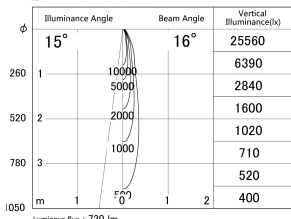

Item no. DD161-0815WW9040-FX-TL

Series Name: AMMA Φ80 series Lens type Fixed Antiglare (DD161-AG-FX)

■ Lighting Distribution Curve (cd/1000 lm)

Installation	Recessed mount
Type	High-efficiency antiglare type fixed downlight
Fixture wattage	7.5W
Beam angle	16deg
Color Temp.	4000K
CRI	Ra>90
Luminous	732 lm
Body	Die-castaluminumalloy
Body finish	N/A
Trim finish	White
Reflector finish	White
IP Rate	IP20
Light source	COB module
Input Voltage	AC220~240V
Dimming Type	Non-Dimmable
Certificate	CE,CCC
Cut Hole	80mm