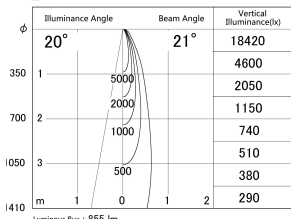

Item no. DD161-0820WW9040-FX-TL

Series Name: AMMA Φ80 series Lens type Fixed Antiglare (DD161-AG-FX)

■ Lighting Distribution Curve (cd/1000 lm)

Installation	Recessed mount
Type	High-efficiency antiglare type fixed downlight
Fixture wattage	7.5W
Beam angle	21deg
Color Temp.	4000K
CRI	Ra>90
Luminous	854 lm
Body	Die-cast aluminum alloy
Body finish	N/A
Trim finish	White
Reflector finish	White
IP Rate	IP20
Light source	COB module
Input Voltage	AC220~240V
Dimming Type	Non-Dimmable
Certificate	CE,CCC
Cut Hole	80mm