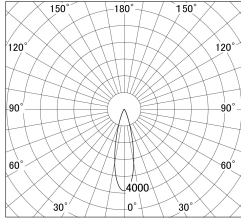

■ Lighting Distribution Curve (cd/1000 lm)