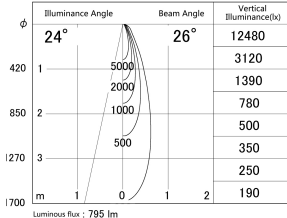

Item no. DD161-0825WW9040-FX-TL

Series Name: AMMA Φ80 series Lens type Fixed Antiglare (DD161-AG-FX)

■ Lighting Distribution Curve (cd/1000 lm)

Installation	Recessed mount
Type	High-efficiency antiglare type fixed downlight
Fixture wattage	7.5W
Beam angle	26deg
Color Temp.	4000K
CRI	Ra>90
Luminous	797 lm
Body	Die-cast aluminum alloy
Body finish	N/A
Trim finish	White
Reflector finish	White
IP Rate	IP20
Light source	COB module
Input Voltage	AC220~240V
Dimming Type	Non-Dimmable
Certificate	CE,CCC
Cut Hole	80mm