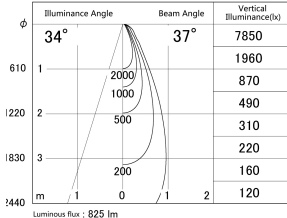

Item no. DD161-0835WW9040-FX-TL

Series Name: AMMA Φ80 series Lens type Fixed Antiglare (DD161-AG-FX)

■ Lighting Distribution Curve (cd/1000 lm)

Installation	Recessed mount
Type	High-efficiency antiglare type fixed downlight
Fixture wattage	7.5W
Beam angle	37deg
Color Temp.	4000K
CRI	Ra>90
Luminous	826 lm
Body	Die-cast aluminum alloy
Body finish	N/A
Trim finish	White
Reflector finish	White
IP Rate	IP20
Light source	COB module
Input Voltage	AC220~240V
Dimming Type	Non-Dimmable
Certificate	CE,CCC
Cut Hole	80mm