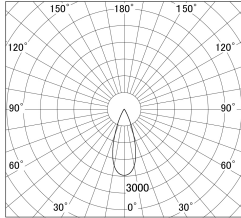

■ Lighting Distribution Curve (cd/1000 lm)