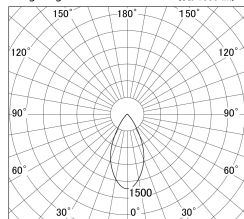

■ Lighting Distribution Curve (cd/1000 lm)