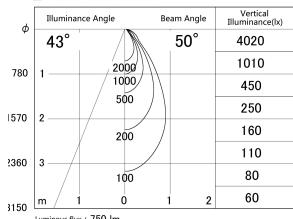

Item no. DD161-0845WW9040-FX-TL

Series Name: AMMA Φ80 series Lens type Fixed Antiglare (DD161-AG-FX)

■ Lighting Distribution Curve (cd/1000 lm)

Installation	Recessed mount
Type	High-efficiency antiglare type fixed downlight
Fixture wattage	7.5W
Beam angle	50deg
Color Temp.	4000K
CRI	Ra>90
Luminous	750 lm
Body	Die-cast aluminum alloy
Body finish	N/A
Trim finish	White
Reflector finish	White
IP Rate	IP20
Light source	COB module
Input Voltage	AC220~240V
Dimming Type	Non-Dimmable
Certificate	CE,CCC
Cut Hole	80mm