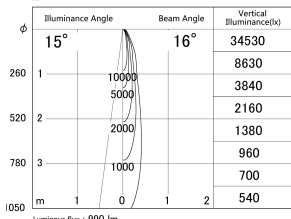

Item no. DD161-1015WW9040-FX-TL

Series Name: AMMA Φ80 series Lens type Fixed Antiglare (DD161-AG-FX)

■ Lighting Distribution Curve (cd/1000 lm)

Installation	Recessed mount
Type	High-efficiency antiglare type fixed downlight
Fixture wattage	10.5W
Beam angle	16deg
Color Temp.	4000K
CRI	Ra>90
Luminous	989 lm
Body	Die-castaluminumalloy
Body finish	N/A
Trim finish	White
Reflector finish	White
IP Rate	IP20
Light source	COB module
Input Voltage	AC220~240V
Dimming Type	Non-Dimmable
Certificate	CE,CCC
Cut Hole	80mm