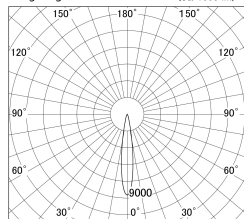

■ Lighting Distribution Curve (cd/1000 lm)