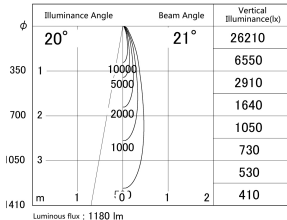

Item no. DD161-1020WW9040-FX-TL

Series Name: AMMA Φ80 series Lens type Fixed Antiglare (DD161-AG-FX)

■ Lighting Distribution Curve (cd/1000 lm)

Installation	Recessed mount
Type	High-efficiency antiglare type fixed downlight
Fixture wattage	10.5W
Beam angle	21deg
Color Temp.	4000K
CRI	Ra>90
Luminous	1180 lm
Body	Die-cast aluminum alloy
Body finish	N/A
Trim finish	White
Reflector finish	White
IP Rate	IP20
Light source	COB module
Input Voltage	AC220~240V
Dimming Type	Non-Dimmable
Certificate	CE,CCC
Cut Hole	80mm