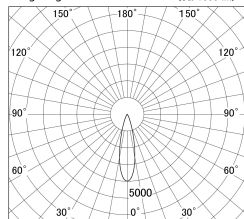

■ Lighting Distribution Curve (cd/1000 lm)