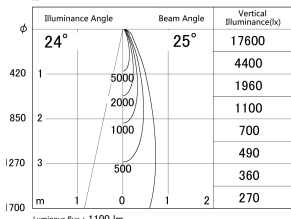

Item no. DD161-1025WW9040-FX-TL

Series Name: AMMA Φ80 series Lens type Fixed Antiglare (DD161-AG-FX)

■ Lighting Distribution Curve (cd/1000 lm)

Installation	Recessed mount
Type	High-efficiency antiglare type fixed downlight
Fixture wattage	10.5W
Beam angle	25deg
Color Temp.	4000K
CRI	Ra>90
Luminous	1098 lm
Body	Die-cast aluminum alloy
Body finish	N/A
Trim finish	White
Reflector finish	White
IP Rate	IP20
Light source	COB module
Input Voltage	AC220~240V
Dimming Type	Non-Dimmable
Certificate	CE,CCC
Cut Hole	80mm