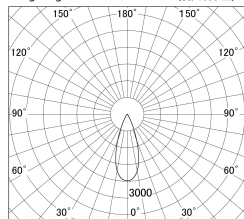

■ Lighting Distribution Curve (cd/1000 lm)