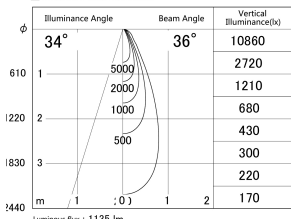

Item no. DD161-1035WW9040-FX-TL

Series Name: AMMA Φ80 series Lens type Fixed Antiglare (DD161-AG-FX)

■ Lighting Distribution Curve (cd/1000 lm)

Installation	Recessed mount
Type	High-efficiency antiglare type fixed downlight
Fixture wattage	10.5W
Beam angle	36deg
Color Temp.	4000K
CRI	Ra>90
Luminous	1137 lm
Body	Die-cast aluminum alloy
Body finish	N/A
Trim finish	White
Reflector finish	White
IP Rate	IP20
Light source	COB module
Input Voltage	AC220~240V
Dimming Type	Non-Dimmable
Certificate	CE,CCC
Cut Hole	80mm