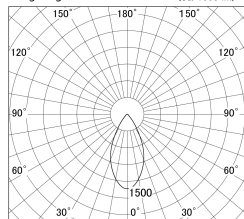

■ Lighting Distribution Curve (cd/1000 lm)