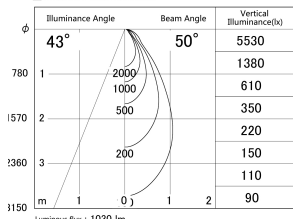

Item no. DD161-1045WW9040-FX-TL

Series Name: AMMA Φ80 series Lens type Fixed Antiglare (DD161-AG-FX)

■ Lighting Distribution Curve (cd/1000 lm)

Installation	Recessed mount
Type	High-efficiency antiglare type fixed downlight
Fixture wattage	10.5W
Beam angle	50deg
Color Temp.	4000K
CRI	Ra>90
Luminous	1032 lm
Body	Die-cast aluminum alloy
Body finish	N/A
Trim finish	White
Reflector finish	White
IP Rate	IP20
Light source	COB module
Input Voltage	AC220~240V
Dimming Type	Non-Dimmable
Certificate	CE,CCC
Cut Hole	80mm