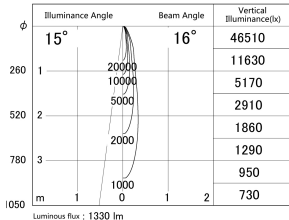

Item no. DD161-1515WW9040-FX-TL

Series Name: AMMA Φ80 series Lens type Fixed Antiglare (DD161-AG-FX)

■ Lighting Distribution Curve (cd/1000 lm)

Installation	Recessed mount
Type	High-efficiency antiglare type fixed downlight
Fixture wattage	14W
Beam angle	16deg
Color Temp.	4000K
CRI	Ra>90
Luminous	1332 lm
Body	Die-castaluminumalloy
Body finish	N/A
Trim finish	White
Reflector finish	White
IP Rate	IP20
Light source	COB module
Input Voltage	AC220~240V
Dimming Type	Non-Dimmable
Certificate	CE,CCC
Cut Hole	80mm