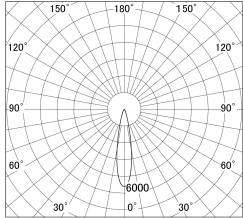

■ Lighting Distribution Curve (cd/1000 lm)