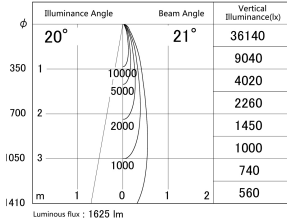

Item no. DD161-1520WW9040-FX-TL

Series Name: AMMA Φ80 series Lens type Fixed Antiglare (DD161-AG-FX)

■ Lighting Distribution Curve (cd/1000 lm)

Installation	Recessed mount
Type	High-efficiency antiglare type fixed downlight
Fixture wattage	14W
Beam angle	21deg
Color Temp.	4000K
CRI	Ra>90
Luminous	1627 lm
Body	Die-cast aluminum alloy
Body finish	N/A
Trim finish	White
Reflector finish	White
IP Rate	IP20
Light source	COB module
Input Voltage	AC220~240V
Dimming Type	Non-Dimmable
Certificate	CE,CCC
Cut Hole	80mm