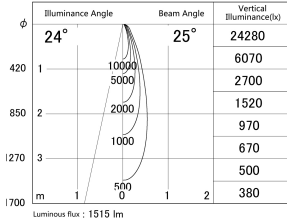

Item no. DD161-1525WW9040-FX-TL

Series Name: AMMA Φ80 series Lens type Fixed Antiglare (DD161-AG-FX)

■ Lighting Distribution Curve (cd/1000 lm)

Installation	Recessed mount
Type	High-efficiency antiglare type fixed downlight
Fixture wattage	14W
Beam angle	25deg
Color Temp.	4000K
CRI	Ra>90
Luminous	1515 lm
Body	Die-cast aluminum alloy
Body finish	N/A
Trim finish	White
Reflector finish	White
IP Rate	IP20
Light source	COB module
Input Voltage	AC220~240V
Dimming Type	Non-Dimmable
Certificate	CE,CCC
Cut Hole	80mm