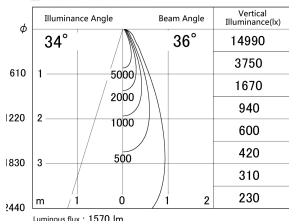

Item no. DD161-1535WW9040-FX-TL

Series Name: AMMA Φ80 series Lens type Fixed Antiglare (DD161-AG-FX)

■ Lighting Distribution Curve (cd/1000 lm)

Installation	Recessed mount
Type	High-efficiency antiglare type fixed downlight
Fixture wattage	14W
Beam angle	36deg
Color Temp.	4000K
CRI	Ra>90
Luminous	1569 lm
Body	Die-cast aluminum alloy
Body finish	N/A
Trim finish	White
Reflector finish	White
IP Rate	IP20
Light source	COB module
Input Voltage	AC220~240V
Dimming Type	Non-Dimmable
Certificate	CE,CCC
Cut Hole	80mm