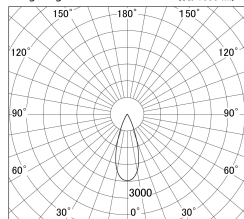

■ Lighting Distribution Curve (cd/1000 lm)