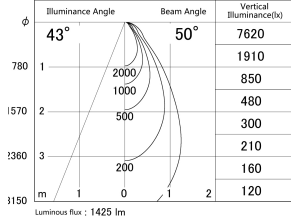

Item no. DD161-1545WW9040-FX-TL

Series Name: AMMA Φ80 series Lens type Fixed Antiglare (DD161-AG-FX)

■ Lighting Distribution Curve (cd/1000 lm)

Installation	Recessed mount
Type	High-efficiency antiglare type fixed downlight
Fixture wattage	14W
Beam angle	50deg
Color Temp.	4000K
CRI	Ra>90
Luminous	1423 lm
Body	Die-castaluminumalloy
Body finish	N/A
Trim finish	White
Reflector finish	White
IP Rate	IP20
Light source	COB module
Input Voltage	AC220~240V
Dimming Type	Non-Dimmable
Certificate	CE,CCC
Cut Hole	80mm