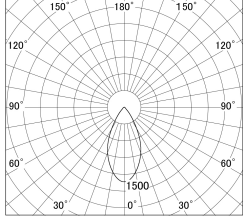

■ Lighting Distribution Curve (cd/1000 lm)