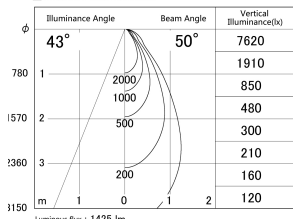

Item no. DD161-1545WW9040-FX-TL

Series Name: AMMA Φ80 series Lens type Fixed Antiglare (DD161-AG-FX)

■ Lighting Distribution Curve (cd/1000 lm)

Installation	Recessed mount
Type	High-efficiency antiglare type fixed downlight
Fixture wattage	14W
Beam angle	50deg
Color Temp.	4000K
CRI	Ra>90
Luminous	1423 lm
Body	Die-cast aluminum alloy
Body finish	N/A
Trim finish	White
Reflector finish	White
IP Rate	IP20
Light source	COB module
Input Voltage	AC220~240V
Dimming Type	Non-Dimmable
Certificate	CE,CCC
Cut Hole	80mm