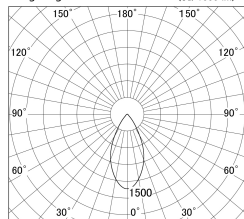

■ Lighting Distribution Curve (cd/1000 lm)