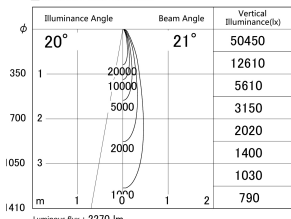

Item no. DD161-2020WW9040-FX-TL

Series Name: AMMA Φ80 series Lens type Fixed Antiglare (DD161-AG-FX)

■ Lighting Distribution Curve (cd/1000 lm)

Installation	Recessed mount
Type	High-efficiency antiglare type fixed downlight
Fixture wattage	21W
Beam angle	21deg
Color Temp.	4000K
CRI	Ra>90
Luminous	2271 lm
Body	Die-castaluminumalloy
Body finish	N/A
Trim finish	White
Reflector finish	White
IP Rate	IP20
Light source	COB module
Input Voltage	AC220~240V
Dimming Type	Non-Dimmable
Certificate	CE,CCC
Cut Hole	80mm