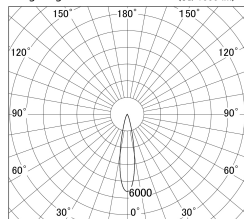

■ Lighting Distribution Curve (cd/1000 lm)