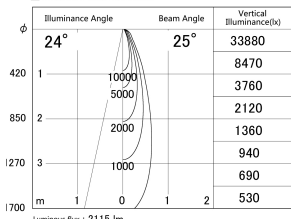

Item no. DD161-2025WW9040-FX-TL

Series Name: AMMA Φ80 series Lens type Fixed Antiglare (DD161-AG-FX)

■ Lighting Distribution Curve (cd/1000 lm)

Installation	Recessed mount
Type	High-efficiency antiglare type fixed downlight
Fixture wattage	21W
Beam angle	25deg
Color Temp.	4000K
CRI	Ra>90
Luminous	2114 lm
Body	Die-cast aluminum alloy
Body finish	N/A
Trim finish	White
Reflector finish	White
IP Rate	IP20
Light source	COB module
Input Voltage	AC220~240V
Dimming Type	Non-Dimmable
Certificate	CE,CCC
Cut Hole	80mm