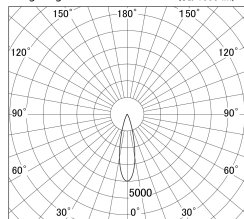

■ Lighting Distribution Curve (cd/1000 lm)