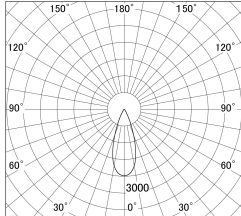

■ Lighting Distribution Curve (cd/1000 lm)