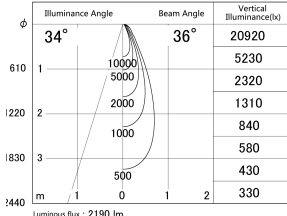

Item no. DD161-2035WW9040-FX-TL

Series Name: AMMA Φ80 series Lens type Fixed Antiglare (DD161-AG-FX)

■ Lighting Distribution Curve (cd/1000 lm)

Installation	Recessed mount
Type	High-efficiency antiglare type fixed downlight
Fixture wattage	21W
Beam angle	36deg
Color Temp.	4000K
CRI	Ra>90
Luminous	2190 lm
Body	Die-cast aluminum alloy
Body finish	N/A
Trim finish	White
Reflector finish	White
IP Rate	IP20
Light source	COB module
Input Voltage	AC220~240V
Dimming Type	Non-Dimmable
Certificate	CE,CCC
Cut Hole	80mm