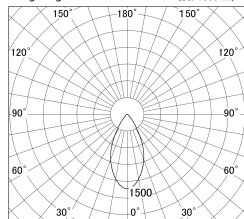

■ Lighting Distribution Curve (cd/1000 lm)