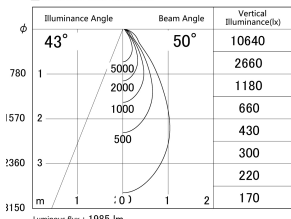

Item no. DD161-2045WW9040-FX-TL

Series Name: AMMA Φ80 series Lens type Fixed Antiglare (DD161-AG-FX)

■ Lighting Distribution Curve (cd/1000 lm)

Installation	Recessed mount
Type	High-efficiency antiglare type fixed downlight
Fixture wattage	21W
Beam angle	50deg
Color Temp.	4000K
CRI	Ra>90
Luminous	1986 lm
Body	Die-cast aluminum alloy
Body finish	N/A
Trim finish	White
Reflector finish	White
IP Rate	IP20
Light source	COB module
Input Voltage	AC220~240V
Dimming Type	Non-Dimmable
Certificate	CE,CCC
Cut Hole	80mm