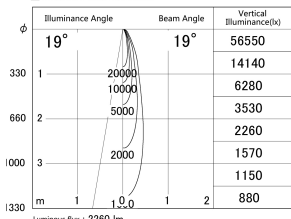

Item no. DD161-2520WW9040-FX-TL

Series Name: AMMA Φ80 series Lens type Fixed Antiglare (DD161-AG-FX)

■ Lighting Distribution Curve (cd/1000 lm)

Installation	Recessed mount
Type	High-efficiency antiglare type fixed downlight
Fixture wattage	24W
Beam angle	19deg
Color Temp.	4000K
CRI	Ra>90
Luminous	2260 lm
Body	Die-castaluminumalloy
Body finish	N/A
Trim finish	White
Reflector finish	White
IP Rate	IP20
Light source	COB module
Input Voltage	AC220~240V
Dimming Type	Non-Dimmable
Certificate	CE,CCC
Cut Hole	80mm