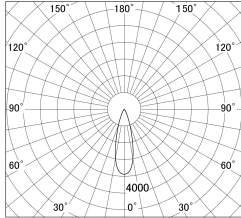

■ Lighting Distribution Curve (cd/1000 lm)