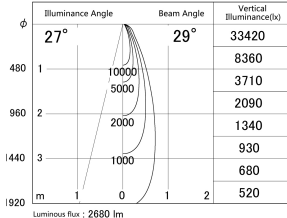

Item no. DD161-2525WW9040-FX-TL

Series Name: AMMA Φ80 series Lens type Fixed Antiglare (DD161-AG-FX)

■ Lighting Distribution Curve (cd/1000 lm)

Installation	Recessed mount
Type	High-efficiency antiglare type fixed downlight
Fixture wattage	24W
Beam angle	29deg
Color Temp.	4000K
CRI	Ra>90
Luminous	2680 lm
Body	Die-castaluminumalloy
Body finish	N/A
Trim finish	White
Reflector finish	White
IP Rate	IP20
Light source	COB module
Input Voltage	AC220~240V
Dimming Type	Non-Dimmable
Certificate	CE,CCC
Cut Hole	80mm