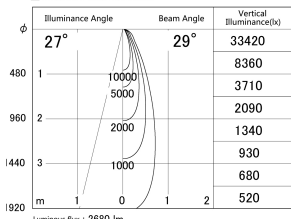

Item no. DD161-2525WW9040-FX-TL

Series Name: AMMA Φ 80 series Lens type Fixed Antiglare (DD161-AG-FX)

■ Lighting Distribution Curve (cd/1000 lm)

Installation	Recessed mount
Type	High-efficiency antiglare type fixed downlight
Fixture wattage	24W
Beam angle	29deg
Color Temp.	4000K
CRI	Ra>90
Luminous	2680 lm
Body	Die-cast aluminum alloy
Body finish	N/A
Trim finish	White
Reflector finish	White
IP Rate	IP20
Light source	COB module
Input Voltage	AC220~240V
Dimming Type	Non-Dimmable
Certificate	CE,CCC
Cut Hole	80mm