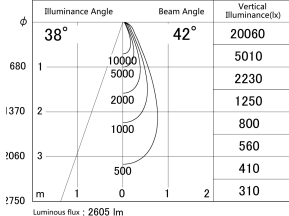

Item no. DD161-2540WW9040-FX-TL

Series Name: AMMA Φ80 series Lens type Fixed Antiglare (DD161-AG-FX)

■ Lighting Distribution Curve (cd/1000 lm)

Installation	Recessed mount
Type	High-efficiency antiglare type fixed downlight
Fixture wattage	24W
Beam angle	42deg
Color Temp.	4000K
CRI	Ra>90
Luminous	2607 lm
Body	Die-cast aluminum alloy
Body finish	N/A
Trim finish	White
Reflector finish	White
IP Rate	IP20
Light source	COB module
Input Voltage	AC220~240V
Dimming Type	Non-Dimmable
Certificate	CE,CCC
Cut Hole	80mm