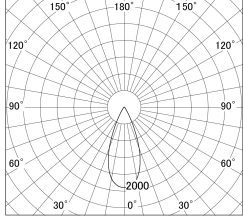

■ Lighting Distribution Curve (cd/1000 lm)