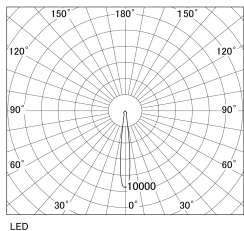

Item no. SD381-3515W9027-R-IK

Series Name: Clady versa R-G tracklight
(In track) (SD381-R-IK)

■ Direct Horizontal Illuminance SD381-3515W9027-R-IK

φ	Illuminance Angle	Beam Angle	Vertical Illuminance(Lx)
190	11°	12°	146250
380	50000		36560
570	20000		16250
770	10000		9140
	5000		5850
			4060
			2980
			2290

Luminous flux : 3870 lm

Installation	Track mount	
Type	Extra	high-efficiency tracklight
Fixture wattage	36W	
Beam angle	12deg	
Color Temp.	2700K	
CRI	Ra>90	
Luminous	3869 lm	
Body	Die-castaluminumalloy	
Body finish	White	
Trim finish	White	
Reflector finish	N/A	
IP Rate	IP20	
Light source	COB module	
Input Voltage	AC220~240V	
Dimming Type	Non-Dimmable	
Certificate	CE,CCC	
Cut Hole	N/A	