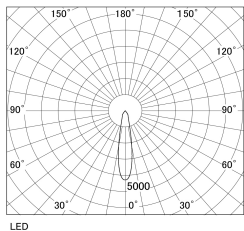

Item no. SD381-3520W9027-R-1K

Series Name: Clady versa R-G tracklight
(In track) (SD381-R-1K)

■ Direct Horizontal Illuminance SD381-3520W9027-R-1K

φ	Illuminance Angle	Beam Angle	Vertical Illuminance(Lx)
	20°	21°	71840
350	20000		17960
700	10000		7980
1050	5000		4490
1410	2000		2870
			2000
			1470
			1120

Luminous flux : 4170 lm

Installation	Track mount	
Type	Extra	high-efficiency tracklight
Fixture wattage	36W	
Beam angle	21deg	
Color Temp.	2700K	
CRI	Ra>90	
Luminous	4172 lm	
Body	Die-castaluminumalloy	
Body finish	White	
Trim finish	White	
Reflector finish	N/A	
IP Rate	IP20	
Light source	COB module	
Input Voltage	AC220~240V	
Dimming Type	Non-Dimmable	
Certificate	CE,CCC	
Cut Hole	N/A	