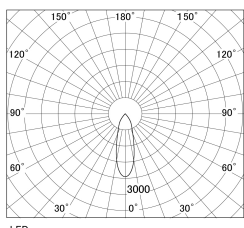

Item no. SD381-3530W9027-R-1K

Series Name: Clady versa R-G tracklight  
(In track) (SD381-R-1K)

■ Direct Horizontal Illuminance SD381-3530W9027-R-1K

φ	Illuminance Angle	Beam Angle	Vertical Illuminance(Lx)
	28°	30°	39310
490	10000		9830
990	5000		4370
1490	2000		2460
1990	1000		1570
		1	1090
		2	800
			610

Luminous flux : 4185 lm

Installation	Track mount	
Type	Extra	high-efficiency tracklight
Fixture wattage	36W	
Beam angle	30deg	
Color Temp.	2700K	
CRI	Ra>90	
Luminous	4187 lm	
Body	Die-castaluminumalloy	
Body finish	White	
Trim finish	White	
Reflector finish	N/A	
IP Rate	IP20	
Light source	COB module	
Input Voltage	AC220~240V	
Dimming Type	Non-Dimmable	
Certificate	CE,CCC	
Cut Hole	N/A	