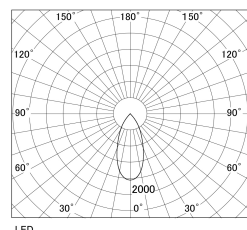

Item no. SD381-3540W9027-R-IK

Series Name: Clady versa R-G tracklight  
(In track) (SD381-R-IK)

■ Direct Horizontal Illuminance SD381-3540W9027-R-IK

φ	Illuminance Angle	Beam Angle	Vertical Illuminance(Lx)
	37°	43°	27660
1	10000		6920
	5000		3070
2	2000		1730
	1000		1110
3			770
			560
m			430

Luminous flux : 4185 lm

Installation	Track mount
Type	Extra high-efficiency tracklight
Fixture wattage	36W
Beam angle	43deg
Color Temp.	2700K
CRI	Ra>90
Luminous	4183 lm
Body	Die-castaluminumalloy
Body finish	White
Trim finish	White
Reflector finish	N/A
IP Rate	IP20
Light source	COB module
Input Voltage	AC220~240V
Dimming Type	Non-Dimmable
Certificate	CE,CCC
Cut Hole	N/A