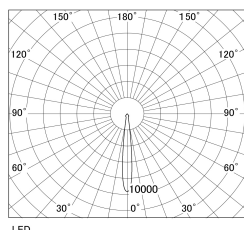

Item no. SD381-2815W9027-R-IK

Series Name: Clady versa R-G tracklight
(In track) (SD381-R-IK)

■ Direct Horizontal Illuminance SD381-2815W9027-R-IK

φ	Illuminance Angle	Beam Angle	Vertical Illuminance(Lx)
190	11°	12°	121010
380	50000		30250
570	20000		13450
770	10000		7560
	5000		4840
			3360
			2470
			1890

Luminous flux : 3125 lm

Installation	Track mount
Type	Extra high-efficiency tracklight
Fixture wattage	28W
Beam angle	12deg
Color Temp.	2700K
CRI	Ra>90
Luminous	3126 lm
Body	Die-castaluminumalloy
Body finish	White
Trim finish	White
Reflector finish	N/A
IP Rate	IP20
Light source	COB module
Input Voltage	AC220~240V
Dimming Type	Non-Dimmable
Certificate	CE,CCC
Cut Hole	N/A