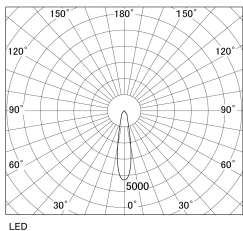

Item no. SD381-2820W9027-R-IK

Series Name: Clady versa R-G tracklight
(In track) (SD381-R-IK)

■ Direct Horizontal Illuminance SD381-2820W9027-R-IK

φ	Illuminance Angle	Beam Angle	Vertical Illuminance(Lx)
	20°	21°	58010
350	20000		14500
700	10000		6450
1050	5000		3630
1410	2000		2320
		1	1610
		2	1180
			910

Luminous flux : 3370 lm

Installation	Track mount
Type	Extra high-efficiency tracklight
Fixture wattage	28W
Beam angle	21deg
Color Temp.	2700K
CRI	Ra>90
Luminous	3369 lm
Body	Die-castaluminumalloy
Body finish	White
Trim finish	White
Reflector finish	N/A
IP Rate	IP20
Light source	COB module
Input Voltage	AC220~240V
Dimming Type	Non-Dimmable
Certificate	CE,CCC
Cut Hole	N/A