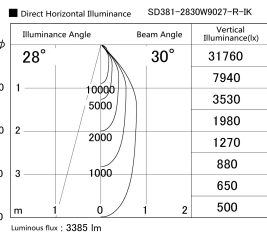

Item no. SD381-2830W9027-R-1K

Series Name: Clady versa R-G tracklight  
(In track) (SD381-R-1K)

Installation	Track mount
Type	Extra high-efficiency tracklight
Fixture wattage	28W
Beam angle	30deg
Color Temp.	2700K
CRI	Ra>90
Luminous	3383 lm
Body	Die-castaluminumalloy
Body finish	White
Trim finish	White
Reflector finish	N/A
IP Rate	IP20
Light source	COB module
Input Voltage	AC220~240V
Dimming Type	Non-Dimmable
Certificate	CE,CCC
Cut Hole	N/A