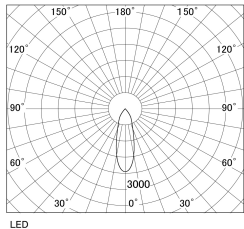

Item no. SD381-2830W9027-R-1K

Series Name: Clady versa R-G tracklight  
(In track) (SD381-R-1K)

Installation	Track mount
Type	Extra high-efficiency tracklight
Fixture wattage	28W
Beam angle	30deg
Color Temp.	2700K
CRI	Ra>90
Luminous	3383 lm
Body	Die-castaluminumalloy
Body finish	White
Trim finish	White
Reflector finish	N/A
IP Rate	IP20
Light source	COB module
Input Voltage	AC220~240V
Dimming Type	Non-Dimmable
Certificate	CE,CCC
Cut Hole	N/A