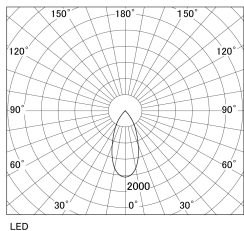

Item no. SD381-2840W9027-R-1K

Series Name: Clady versa R-G tracklight
(In track) (SD381-R-1K)

■ Direct Horizontal Illuminance SD381-2840W9027-R-1K

| φ | Illuminance Angle | Beam Angle | Vertical Illuminance(Lx) |
|------|-------------------|------------|--------------------------|
| | 37° | 43° | 22350 |
| 1 | 10000 | | 5590 |
| | 5000 | | 2480 |
| 2 | 2000 | | 1400 |
| | 1000 | | 890 |
| 3 | 500 | | 620 |
| | 0 | | 460 |
| m | | | 350 |
| 3670 | | | |

Luminous flux : 3380 lm

| | |
|------------------|----------------------------------|
| Installation | Track mount |
| Type | Extra high-efficiency tracklight |
| Fixture wattage | 28W |
| Beam angle | 43deg |
| Color Temp. | 2700K |
| CRI | Ra>90 |
| Luminous | 3379 lm |
| Body | Die-castaluminumalloy |
| Body finish | White |
| Trim finish | White |
| Reflector finish | N/A |
| IP Rate | IP20 |
| Light source | COB module |
| Input Voltage | AC220~240V |
| Dimming Type | Non-Dimmable |
| Certificate | CE,CCC |
| Cut Hole | N/A |