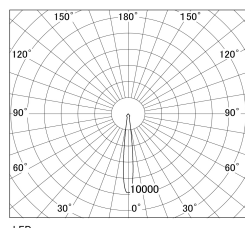

Item no. SD381-2615W9027-R-IK

Series Name: Clady versa R-G tracklight
(In track) (SD381-R-IK)

■ Direct Horizontal Illuminance SD381-2615W9027-R-IK

φ	Illuminance Angle	Beam Angle	Vertical Illuminance(Lx)
170	10°	12°	107230
340			26810
510			11910
680			6700
			4290
			2980
			2190
			1680

Luminous flux : 2725 lm

Installation	Track mount
Type	Extra high-efficiency tracklight
Fixture wattage	23W
Beam angle	12deg
Color Temp.	2700K
CRI	Ra>90
Luminous	2725 lm
Body	Die-castaluminumalloy
Body finish	White
Trim finish	White
Reflector finish	N/A
IP Rate	IP20
Light source	COB module
Input Voltage	AC220~240V
Dimming Type	Non-Dimmable
Certificate	CE,CCC
Cut Hole	N/A