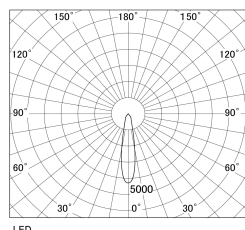

Item no. SD381-2620W9027-R-IK

Series Name: Clady versa R-G tracklight
(In track) (SD381-R-IK)

■ Direct Horizontal Illuminance SD381-2620W9027-R-IK

φ	Illuminance Angle	Beam Angle	Vertical Illuminance(Lx)
	20°	21°	50610
350	20000		12650
	10000		5620
700	5000		3160
	2000		2020
1050			1410
			1030
1410			790

Luminous flux : 2940 lm

Installation	Track mount
Type	Extra high-efficiency tracklight
Fixture wattage	23W
Beam angle	21deg
Color Temp.	2700K
CRI	Ra>90
Luminous	2939 lm
Body	Die-castaluminumalloy
Body finish	White
Trim finish	White
Reflector finish	N/A
IP Rate	IP20
Light source	COB module
Input Voltage	AC220~240V
Dimming Type	Non-Dimmable
Certificate	CE,CCC
Cut Hole	N/A