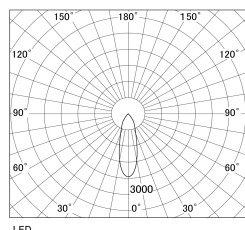

Item no. SD381-2630W9027-R-IK

Series Name: Clady versa R-G tracklight  
(In track) (SD381-R-IK)

■ Direct Horizontal Illuminance SD381-2630W9027-R-IK

φ	Illuminance Angle	Beam Angle	Vertical Illuminance(Lx)
	28°	30°	27680
490	1		6920
990	2		3080
1490	3		1730
1990			1110
			770
			560
			430

Luminous flux : 2950 lm

Installation	Track mount
Type	Extra high-efficiency tracklight
Fixture wattage	23W
Beam angle	30deg
Color Temp.	2700K
CRI	Ra>90
Luminous	2948 lm
Body	Die-castaluminumalloy
Body finish	White
Trim finish	White
Reflector finish	N/A
IP Rate	IP20
Light source	COB module
Input Voltage	AC220~240V
Dimming Type	Non-Dimmable
Certificate	CE,CCC
Cut Hole	N/A