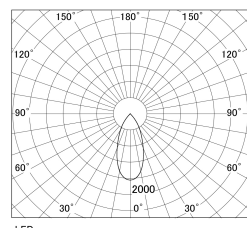

Item no. SD381-2640W9027-R-IK

Series Name: Clady versa R-G tracklight
(In track) (SD381-R-IK)

■ Direct Horizontal Illuminance SD381-2640W9027-R-IK

φ	Illuminance Angle	Beam Angle	Vertical Illuminance(Lx)
1	37°	43°	19490
2			4870
3			2170
1330			1220
3000			780
3670			540
			400
			300

Luminous flux : 2945 lm

Installation	Track mount
Type	Extra high-efficiency tracklight
Fixture wattage	23W
Beam angle	43deg
Color Temp.	2700K
CRI	Ra>90
Luminous	2947 lm
Body	Die-castaluminumalloy
Body finish	White
Trim finish	White
Reflector finish	N/A
IP Rate	IP20
Light source	COB module
Input Voltage	AC220~240V
Dimming Type	Non-Dimmable
Certificate	CE,CCC
Cut Hole	N/A