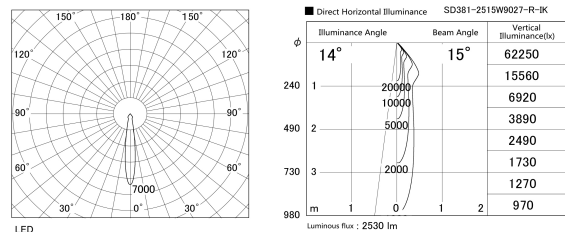

Item no. SD381-2515W9027-R-IK

Series Name: Clady versa R-G tracklight  
(In track) (SD381-R-IK)

Installation	Track mount
Type	Extra high-efficiency tracklight
Fixture wattage	23W
Beam angle	15deg
Color Temp.	2700K
CRI	Ra>90
Luminous	2528 lm
Body	Die-castaluminumalloy
Body finish	White
Trim finish	White
Reflector finish	N/A
IP Rate	IP20
Light source	COB module
Input Voltage	AC220~240V
Dimming Type	Non-Dimmable
Certificate	CE,CCC
Cut Hole	N/A