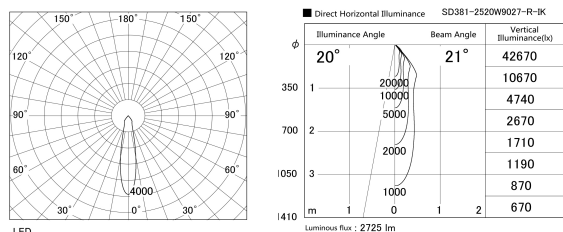

Item no. SD381-2520W9027-R-IK

Series Name: Clady versa R-G tracklight
(In track) (SD381-R-IK)

Installation	Track mount
Type	Extra high-efficiency tracklight
Fixture wattage	23W
Beam angle	21deg
Color Temp.	2700K
CRI	Ra>90
Luminous	2726 lm
Body	Die-castaluminumalloy
Body finish	White
Trim finish	White
Reflector finish	N/A
IP Rate	IP20
Light source	COB module
Input Voltage	AC220~240V
Dimming Type	Non-Dimmable
Certificate	CE,CCC
Cut Hole	N/A