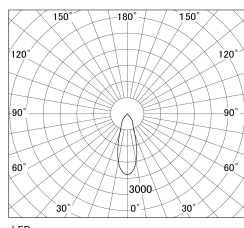

Item no. SD381-2530W9027-R-IK

Series Name: Clady versa R-G tracklight  
(In track) (SD381-R-IK)

■ Direct Horizontal Illuminance SD381-2530W9027-R-IK

φ	Illuminance Angle	Beam Angle	Vertical Illuminance(Lx)
530	30°	33°	25140
1070			6280
1600			2790
2140			1570
			1010
			700
			510
			390

Luminous flux : 2770 lm

Installation	Track mount
Type	Extra high-efficiency tracklight
Fixture wattage	23W
Beam angle	33deg
Color Temp.	2700K
CRI	Ra>90
Luminous	2769 lm
Body	Die-castaluminumalloy
Body finish	White
Trim finish	White
Reflector finish	N/A
IP Rate	IP20
Light source	COB module
Input Voltage	AC220~240V
Dimming Type	Non-Dimmable
Certificate	CE,CCC
Cut Hole	N/A