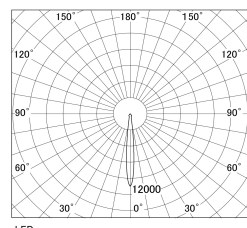

Item no. SD381-2015W9027-R-IK

Series Name: Clady versa R-G tracklight
(In track) (SD381-R-IK)

■ Direct Horizontal Illuminance SD381-2015W9027-R-IK

φ	Illuminance Angle	Beam Angle	Vertical Illuminance(Lx)
170	10°	11°	84970
170			21240
340			9440
340			5310
520			3400
520			2360
690			1730
690			1330

Luminous flux: 1960 lm

Installation	Track mount
Type	Extra high-efficiency tracklight
Fixture wattage	20W
Beam angle	11deg
Color Temp.	2700K
CRI	Ra>90
Luminous	1961 lm
Body	Die-castaluminumalloy
Body finish	White
Trim finish	White
Reflector finish	N/A
IP Rate	IP20
Light source	COB module
Input Voltage	AC220~240V
Dimming Type	Non-Dimmable
Certificate	CE,CCC
Cut Hole	N/A