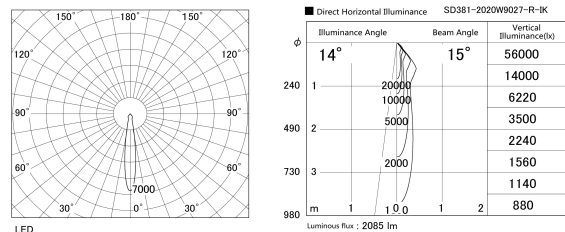

Item no. SD381-2020W9027-R-IK

Series Name: Clady versa R-G tracklight  
(In track) (SD381-R-IK)

Installation	Track mount
Type	Extra high-efficiency tracklight
Fixture wattage	20W
Beam angle	15deg
Color Temp.	2700K
CRI	Ra>90
Luminous	2083 lm
Body	Die-castaluminumalloy
Body finish	White
Trim finish	White
Reflector finish	N/A
IP Rate	IP20
Light source	COB module
Input Voltage	AC220~240V
Dimming Type	Non-Dimmable
Certificate	CE,CCC
Cut Hole	N/A