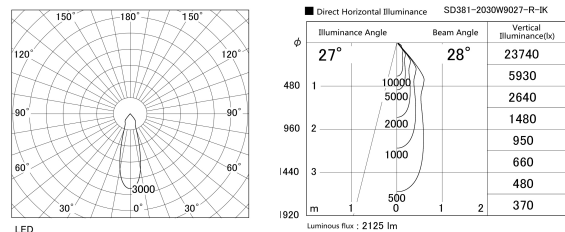

Item no. SD381-2030W9027-R-IK

Series Name: Clady versa R-G tracklight  
(In track) (SD381-R-IK)

Installation	Track mount
Type	Extra high-efficiency tracklight
Fixture wattage	20W
Beam angle	28deg
Color Temp.	2700K
CRI	Ra>90
Luminous	2127 lm
Body	Die-castaluminumalloy
Body finish	White
Trim finish	White
Reflector finish	N/A
IP Rate	IP20
Light source	COB module
Input Voltage	AC220~240V
Dimming Type	Non-Dimmable
Certificate	CE,CCC
Cut Hole	N/A