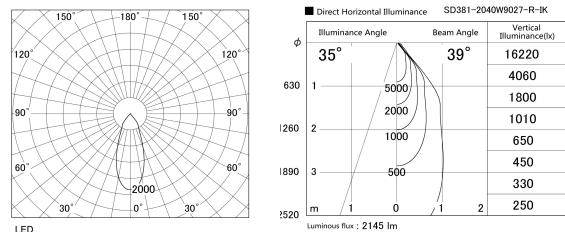

Item no. SD381-2040W9027-R-IK

Series Name: Clady versa R-G tracklight
(In track) (SD381-R-IK)

Installation	Track mount
Type	Extra high-efficiency tracklight
Fixture wattage	20W
Beam angle	39deg
Color Temp.	2700K
CRI	Ra>90
Luminous	2143 lm
Body	Die-castaluminumalloy
Body finish	White
Trim finish	White
Reflector finish	N/A
IP Rate	IP20
Light source	COB module
Input Voltage	AC220~240V
Dimming Type	Non-Dimmable
Certificate	CE,CCC
Cut Hole	N/A