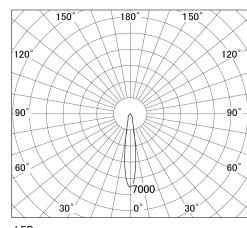

Item no. SD381-1915W9027-R-IK

Series Name: Clady versa R-G tracklight  
(In track) (SD381-R-IK)

■ Direct Horizontal Illuminance SD381-1915W9027-R-IK

φ	Illuminance Angle	Beam Angle	Vertical Illuminance(Lx)
1	15°	16°	42930
260			10730
520			4770
780			2680
1050			1720
			1190
			880
			670

Luminous flux : 1675 lm

LED

Installation	Track mount
Type	Extra high-efficiency tracklight
Fixture wattage	18.6W
Beam angle	16deg
Color Temp.	2700K
CRI	Ra>90
Luminous	1674 lm
Body	Die-castaluminumalloy
Body finish	White
Trim finish	White
Reflector finish	N/A
IP Rate	IP20
Light source	COB module
Input Voltage	AC220~240V
Dimming Type	Non-Dimmable
Certificate	CE,CCC
Cut Hole	N/A