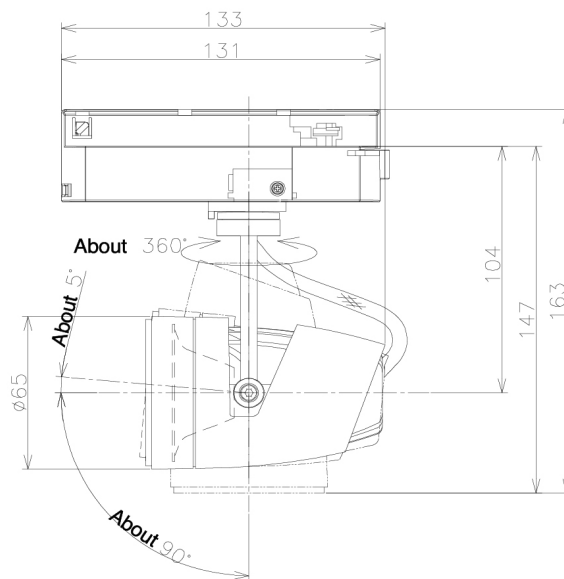

Item no. SD381-1920W9027-R-IK

Series Name: Clady versa R-G tracklight
(In track) (SD381-R-IK)

■ Direct Horizontal Illuminance SD381-1920W9027-R-IK

| φ | Illuminance Angle | Beam Angle | Vertical Illuminance(Lx) |
|------|-------------------|------------|--------------------------|
| 330 | 19° | 19° | 32620 |
| 660 | 1 | | 8150 |
| 1000 | 2 | | 3620 |
| 1330 | 3 | | 2040 |
| | | 1 | 1300 |
| | | 2 | 910 |
| | | 3 | 670 |
| | | 4 | 510 |

Luminous flux : 1705 lm

| | |
|------------------|----------------------------------|
| Installation | Track mount |
| Type | Extra high-efficiency tracklight |
| Fixture wattage | 18.6W |
| Beam angle | 19deg |
| Color Temp. | 2700K |
| CRI | Ra>90 |
| Luminous | 1707 lm |
| Body | Die-castaluminumalloy |
| Body finish | White |
| Trim finish | White |
| Reflector finish | N/A |
| IP Rate | IP20 |
| Light source | COB module |
| Input Voltage | AC220~240V |
| Dimming Type | Non-Dimmable |
| Certificate | CE,CCC |
| Cut Hole | N/A |