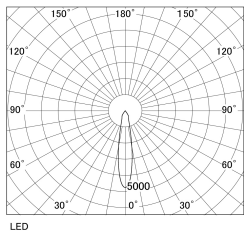

Item no. SD381-1920W9027-R-IK

Series Name: Clady versa R-G tracklight
(In track) (SD381-R-IK)

■ Direct Horizontal Illuminance SD381-1920W9027-R-IK

| φ | Illuminance Angle | Beam Angle | Vertical Illuminance(Lx) |
|------|-------------------|------------|--------------------------|
| 330 | 19° | 19° | 32620 |
| 660 | 1 | | 8150 |
| 1000 | 2 | | 3620 |
| 1330 | 3 | | 2040 |
| | | 1 | 1300 |
| | | 2 | 910 |
| | | 3 | 670 |
| | | 4 | 510 |

Luminous flux : 1705 lm

| | |
|------------------|----------------------------------|
| Installation | Track mount |
| Type | Extra high-efficiency tracklight |
| Fixture wattage | 18.6W |
| Beam angle | 19deg |
| Color Temp. | 2700K |
| CRI | Ra>90 |
| Luminous | 1707 lm |
| Body | Die-castaluminumalloy |
| Body finish | White |
| Trim finish | White |
| Reflector finish | N/A |
| IP Rate | IP20 |
| Light source | COB module |
| Input Voltage | AC220~240V |
| Dimming Type | Non-Dimmable |
| Certificate | CE,CCC |
| Cut Hole | N/A |