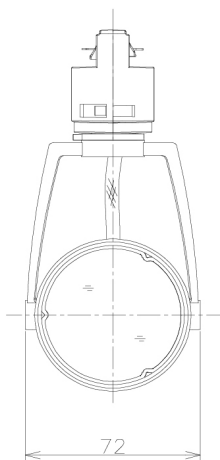

Item no. SD381-1920W9027-R-IK

Series Name: Clady versa R-G tracklight
(In track) (SD381-R-IK)

■ Direct Horizontal Illuminance SD381-1920W9027-R-IK

| φ | Illuminance Angle | Beam Angle | Vertical Illuminance(Lx) |
|------|-------------------|------------|--------------------------|
| 330 | 19° | 19° | 32620 |
| 660 | 1 | | 8150 |
| 1000 | 2 | | 3620 |
| 1330 | 3 | | 2040 |
| | | 1 | 1300 |
| | | 2 | 910 |
| | | 3 | 670 |
| | | 4 | 510 |

Luminous flux : 1705 lm

| | |
|------------------|----------------------------------|
| Installation | Track mount |
| Type | Extra high-efficiency tracklight |
| Fixture wattage | 18.6W |
| Beam angle | 19deg |
| Color Temp. | 2700K |
| CRI | Ra>90 |
| Luminous | 1707 lm |
| Body | Die-castaluminumalloy |
| Body finish | White |
| Trim finish | White |
| Reflector finish | N/A |
| IP Rate | IP20 |
| Light source | COB module |
| Input Voltage | AC220~240V |
| Dimming Type | Non-Dimmable |
| Certificate | CE,CCC |
| Cut Hole | N/A |