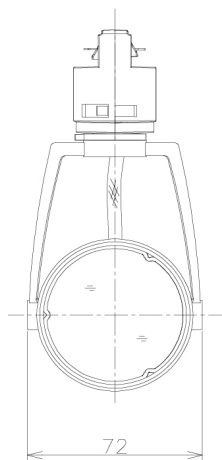

Item no. SD381-1930W9027-R-IK

Series Name: Clady versa R-G tracklight
(In track) (SD381-R-IK)

■ Direct Horizontal Illuminance SD381-1930W9027-R-IK

φ	Illuminance Angle	Beam Angle	Vertical Illuminance(Lx)
460	26°	28°	19610
920			4900
1380			2180
1840			1230
			780
			540
			400
			310

Luminous flux : 1775 lm

Installation	Track mount
Type	Extra high-efficiency tracklight
Fixture wattage	18.6W
Beam angle	28deg
Color Temp.	2700K
CRI	Ra>90
Luminous	1775 lm
Body	Die-castaluminumalloy
Body finish	White
Trim finish	White
Reflector finish	N/A
IP Rate	IP20
Light source	COB module
Input Voltage	AC220~240V
Dimming Type	Non-Dimmable
Certificate	CE,CCC
Cut Hole	N/A