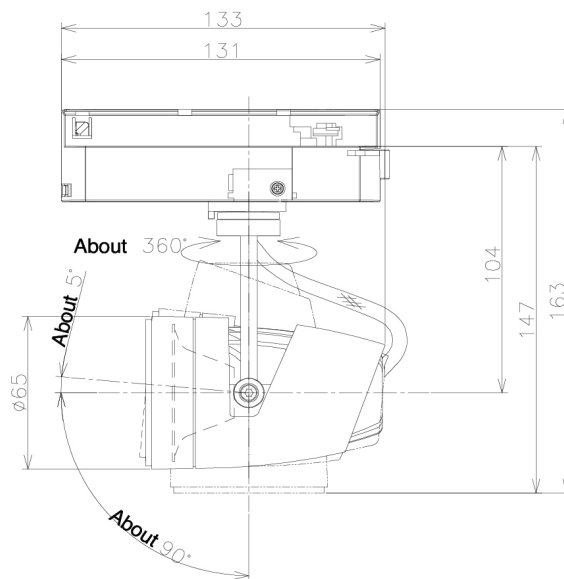

Item no. SD381-1930W9027-R-IK

Series Name: Clady versa R-G tracklight
(In track) (SD381-R-IK)

■ Direct Horizontal Illuminance SD381-1930W9027-R-IK

φ	Illuminance Angle	Beam Angle	Vertical Illuminance(Lx)
460	26°	28°	19610
920			4900
1380			2180
1840			1230
			780
			540
			400
			310

Luminous flux : 1775 lm

Installation	Track mount
Type	Extra high-efficiency tracklight
Fixture wattage	18.6W
Beam angle	28deg
Color Temp.	2700K
CRI	Ra>90
Luminous	1775 lm
Body	Die-castaluminumalloy
Body finish	White
Trim finish	White
Reflector finish	N/A
IP Rate	IP20
Light source	COB module
Input Voltage	AC220~240V
Dimming Type	Non-Dimmable
Certificate	CE,CCC
Cut Hole	N/A