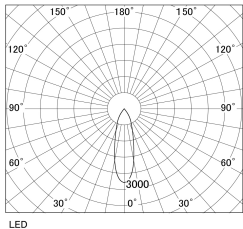

Item no. SD381-1930W9027-R-IK

Series Name: Clady versa R-G tracklight
(In track) (SD381-R-IK)

■ Direct Horizontal Illuminance SD381-1930W9027-R-IK

φ	Illuminance Angle	Beam Angle	Vertical Illuminance(Lx)
460	26°	28°	19610
920			4900
1380			2180
1840			1230
			780
			540
			400
			310

Luminous flux : 1775 lm

Installation	Track mount
Type	Extra high-efficiency tracklight
Fixture wattage	18.6W
Beam angle	28deg
Color Temp.	2700K
CRI	Ra>90
Luminous	1775 lm
Body	Die-castaluminumalloy
Body finish	White
Trim finish	White
Reflector finish	N/A
IP Rate	IP20
Light source	COB module
Input Voltage	AC220~240V
Dimming Type	Non-Dimmable
Certificate	CE,CCC
Cut Hole	N/A