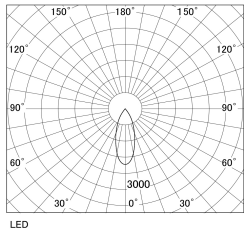

Item no. SD381-1940W9027-R-IK

Series Name: Clady versa R-G tracklight
(In track) (SD381-R-IK)

| | | |
|------------------|-----------------------|----------------------------|
| Installation | Track mount | |
| Type | Extra | high-efficiency tracklight |
| Fixture wattage | 18.6W | |
| Beam angle | 37deg | |
| Color Temp. | 2700K | |
| CRI | Ra>90 | |
| Luminous | 1807 lm | |
| Body | Die-castaluminumalloy | |
| Body finish | White | |
| Trim finish | White | |
| Reflector finish | N/A | |
| IP Rate | IP20 | |
| Light source | COB module | |
| Input Voltage | AC220~240V | |
| Dimming Type | Non-Dimmable | |
| Certificate | CE,CCC | |
| Cut Hole | N/A | |