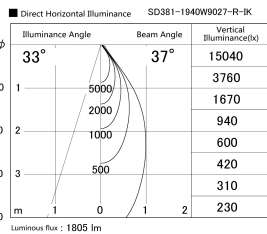

Item no. SD381-1940W9027-R-IK

Series Name: Clady versa R-G tracklight
(In track) (SD381-R-IK)

| | | |
|------------------|-----------------------|----------------------------|
| Installation | Track mount | |
| Type | Extra | high-efficiency tracklight |
| Fixture wattage | 18.6W | |
| Beam angle | 37deg | |
| Color Temp. | 2700K | |
| CRI | Ra>90 | |
| Luminous | 1807 lm | |
| Body | Die-castaluminumalloy | |
| Body finish | White | |
| Trim finish | White | |
| Reflector finish | N/A | |
| IP Rate | IP20 | |
| Light source | COB module | |
| Input Voltage | AC220~240V | |
| Dimming Type | Non-Dimmable | |
| Certificate | CE,CCC | |
| Cut Hole | N/A | |