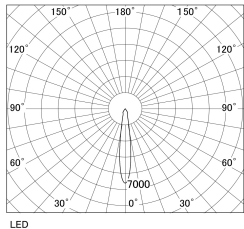

Item no. SD381-1115W9027-R-IK

Series Name: Clady versa R-G tracklight  
(In track) (SD381-R-IK)

■ Direct Horizontal Illuminance SD381-1115W9027-R-IK

φ	Illuminance Angle	Beam Angle	Vertical Illuminance(Lx)
260	15°	16°	26270
520			6570
780			2920
1050			1640
			1050
			730
			540
			410

Luminous flux : 1010 lm

Installation	Track mount
Type	Extra high-efficiency tracklight
Fixture wattage	10.5W
Beam angle	16deg
Color Temp.	2700K
CRI	Ra>90
Luminous	1012 lm
Body	Die-castaluminumalloy
Body finish	White
Trim finish	White
Reflector finish	N/A
IP Rate	IP20
Light source	COB module
Input Voltage	AC220~240V
Dimming Type	Non-Dimmable
Certificate	CE,CCC
Cut Hole	N/A