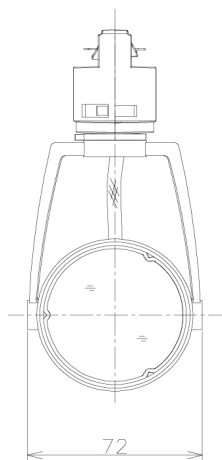

Item no. SD381-1115W9027-R-IK

Series Name: Clady versa R-G tracklight  
(In track) (SD381-R-IK)

■ Direct Horizontal Illuminance SD381-1115W9027-R-IK

φ	Illuminance Angle	Beam Angle	Vertical Illuminance(Lx)
260	15°	16°	26270
520			6570
780			2920
1050			1640
			1050
			730
			540
			410

Luminous flux : 1010 lm

Installation	Track mount
Type	Extra high-efficiency tracklight
Fixture wattage	10.5W
Beam angle	16deg
Color Temp.	2700K
CRI	Ra>90
Luminous	1012 lm
Body	Die-castaluminumalloy
Body finish	White
Trim finish	White
Reflector finish	N/A
IP Rate	IP20
Light source	COB module
Input Voltage	AC220~240V
Dimming Type	Non-Dimmable
Certificate	CE,CCC
Cut Hole	N/A