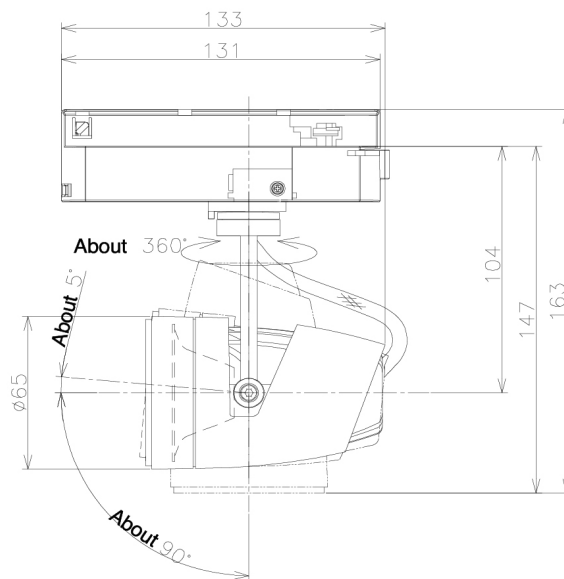

Item no. SD381-1115W9027-R-IK

Series Name: Clady versa R-G tracklight  
(In track) (SD381-R-IK)

■ Direct Horizontal Illuminance SD381-1115W9027-R-IK

φ	Illuminance Angle	Beam Angle	Vertical Illuminance(Lx)
260	15°	16°	26270
520			6570
780			2920
1050			1640
			1050
			730
			540
			410

Luminous flux : 1010 lm

Installation	Track mount
Type	Extra high-efficiency tracklight
Fixture wattage	10.5W
Beam angle	16deg
Color Temp.	2700K
CRI	Ra>90
Luminous	1012 lm
Body	Die-castaluminumalloy
Body finish	White
Trim finish	White
Reflector finish	N/A
IP Rate	IP20
Light source	COB module
Input Voltage	AC220~240V
Dimming Type	Non-Dimmable
Certificate	CE,CCC
Cut Hole	N/A