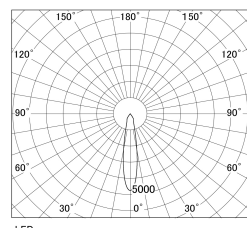

Item no. SD381-1120W9027-R-IK

Series Name: Clady versa R-G tracklight
(In track) (SD381-R-IK)

■ Direct Horizontal Illuminance SD381-1120W9027-R-IK

φ	Illuminance Angle	Beam Angle	Vertical Illuminance(Lx)
1	19°	19°	19830
330			4960
2			2200
660			1240
3			790
1000			550
1330			400
m			310

Luminous flux : 1040 lm

LED

Installation	Track mount
Type	Extra high-efficiency tracklight
Fixture wattage	10.5W
Beam angle	19deg
Color Temp.	2700K
CRI	Ra>90
Luminous	1038 lm
Body	Die-castaluminumalloy
Body finish	White
Trim finish	White
Reflector finish	N/A
IP Rate	IP20
Light source	COB module
Input Voltage	AC220~240V
Dimming Type	Non-Dimmable
Certificate	CE,CCC
Cut Hole	N/A