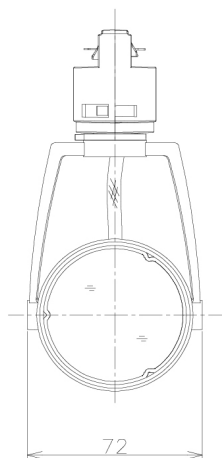

Item no. SD381-1130W9027-R-IK

Series Name: Clady versa R-G tracklight
(In track) (SD381-R-IK)

■ Direct Horizontal Illuminance SD381-1130W9027-R-IK

φ	Illuminance Angle	Beam Angle	Vertical Illuminance(Lx)
	26°	28°	11850
460			2960
920			1320
1380			740
1840			470
			330
			240
			190

Luminous flux : 1075 lm

Installation	Track mount
Type	Extra high-efficiency tracklight
Fixture wattage	10.5W
Beam angle	28deg
Color Temp.	2700K
CRI	Ra>90
Luminous	1073 lm
Body	Die-castaluminumalloy
Body finish	White
Trim finish	White
Reflector finish	N/A
IP Rate	IP20
Light source	COB module
Input Voltage	AC220~240V
Dimming Type	Non-Dimmable
Certificate	CE,CCC
Cut Hole	N/A