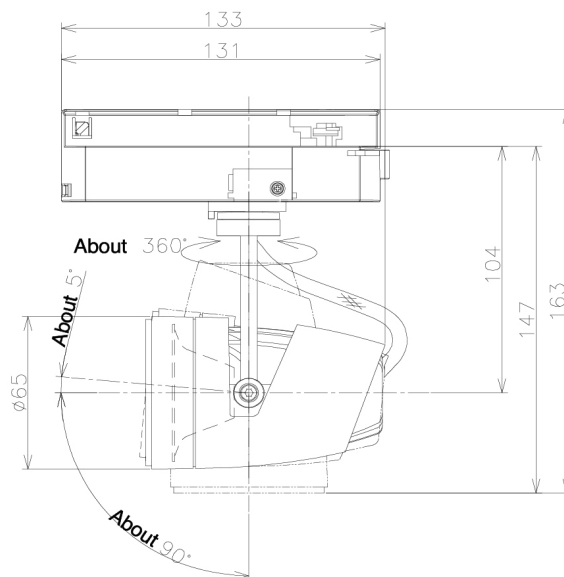

Item no. SD381-1130W9027-R-IK

Series Name: Clady versa R-G tracklight
(In track) (SD381-R-IK)

■ Direct Horizontal Illuminance SD381-1130W9027-R-IK

φ	Illuminance Angle	Beam Angle	Vertical Illuminance(Lx)
	26°	28°	11850
460			2960
920			1320
1380			740
1840			470
			330
			240
			190

Luminous flux : 1075 lm

Installation	Track mount
Type	Extra high-efficiency tracklight
Fixture wattage	10.5W
Beam angle	28deg
Color Temp.	2700K
CRI	Ra>90
Luminous	1073 lm
Body	Die-castaluminumalloy
Body finish	White
Trim finish	White
Reflector finish	N/A
IP Rate	IP20
Light source	COB module
Input Voltage	AC220~240V
Dimming Type	Non-Dimmable
Certificate	CE,CCC
Cut Hole	N/A