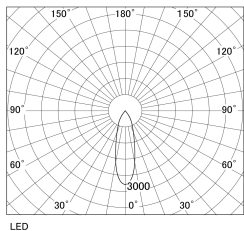

Item no. SD381-1130W9027-R-IK

Series Name: Clady versa R-G tracklight
(In track) (SD381-R-IK)

■ Direct Horizontal Illuminance SD381-1130W9027-R-IK

φ	Illuminance Angle	Beam Angle	Vertical Illuminance(Lx)
	26°	28°	11850
460			2960
920			1320
1380			740
1840			470
			330
			240
			190

Luminous flux : 1075 lm

Installation	Track mount
Type	Extra high-efficiency tracklight
Fixture wattage	10.5W
Beam angle	28deg
Color Temp.	2700K
CRI	Ra>90
Luminous	1073 lm
Body	Die-castaluminumalloy
Body finish	White
Trim finish	White
Reflector finish	N/A
IP Rate	IP20
Light source	COB module
Input Voltage	AC220~240V
Dimming Type	Non-Dimmable
Certificate	CE,CCC
Cut Hole	N/A