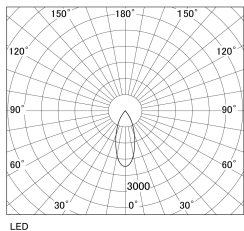

Item no. SD381-1140W9027-R-IK

Series Name: Clady versa R-G tracklight
(In track) (SD381-R-IK)

Installation	Track mount
Type	Extra high-efficiency tracklight
Fixture wattage	10.5W
Beam angle	37deg
Color Temp.	2700K
CRI	Ra>90
Luminous	1096 lm
Body	Die-castaluminumalloy
Body finish	White
Trim finish	White
Reflector finish	N/A
IP Rate	IP20
Light source	COB module
Input Voltage	AC220~240V
Dimming Type	Non-Dimmable
Certificate	CE,CCC
Cut Hole	N/A