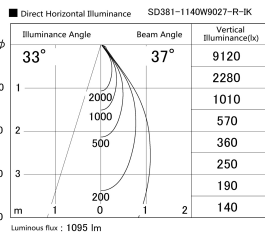

Item no. SD381-1140W9027-R-IK

Series Name: Clady versa R-G tracklight
(In track) (SD381-R-IK)

Installation	Track mount
Type	Extra high-efficiency tracklight
Fixture wattage	10.5W
Beam angle	37deg
Color Temp.	2700K
CRI	Ra>90
Luminous	1096 lm
Body	Die-castaluminumalloy
Body finish	White
Trim finish	White
Reflector finish	N/A
IP Rate	IP20
Light source	COB module
Input Voltage	AC220~240V
Dimming Type	Non-Dimmable
Certificate	CE,CCC
Cut Hole	N/A