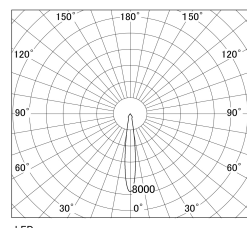

Item no. SD381-0815W9027-R-IK

Series Name: Clady versa R-G tracklight
(In track) (SD381-R-IK)

■ Direct Horizontal Illuminance SD381-0815W9027-R-IK

φ	Illuminance Angle	Beam Angle	Vertical Illuminance(Lx)
220	13°	14°	24700
1			6170
450			2740
2			1540
680			990
3			690
910			500
m			390

Luminous flux : 795 lm

LED

Installation	Track mount
Type	Extra high-efficiency tracklight
Fixture wattage	7.5W
Beam angle	14deg
Color Temp.	2700K
CRI	Ra>90
Luminous	760 lm
Body	Die-castaluminumalloy
Body finish	White
Trim finish	White
Reflector finish	N/A
IP Rate	IP20
Light source	COB module
Input Voltage	AC220~240V
Dimming Type	Non-Dimmable
Certificate	CE,CCC
Cut Hole	N/A